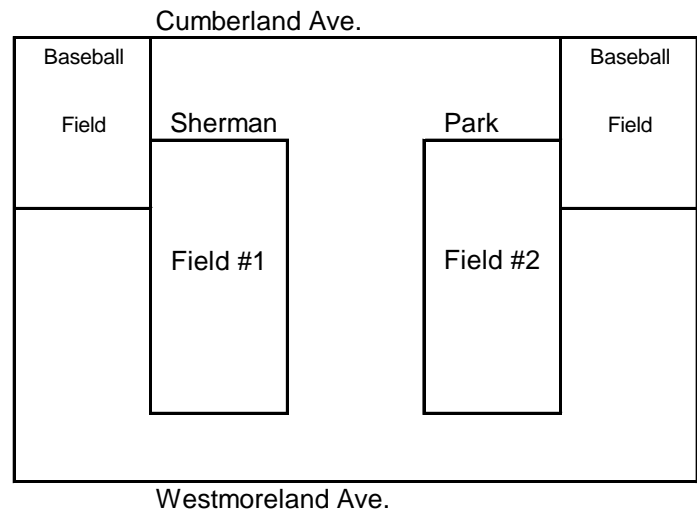

# EAST SIDE SOCCER - GIRLS 2/3 DIVISION

**ALL SESSIONS TAKE PLACE AT SHERMAN PARK**

**45 MINUTES OF PRACTICE WILL BE FOLLOWED BY A 45 MINUTE GAME**

<b>Team 1</b>	<b>Lavender</b>
<b>Team 2</b>	<b>Blue</b>
<b>Team 3</b>	<b>Yellow</b>
<b>Team 4</b>	<b>lime</b>
<b>Team 5</b>	<b>fuschia</b>
<b>Team 6</b>	<b>Hunter Green</b>