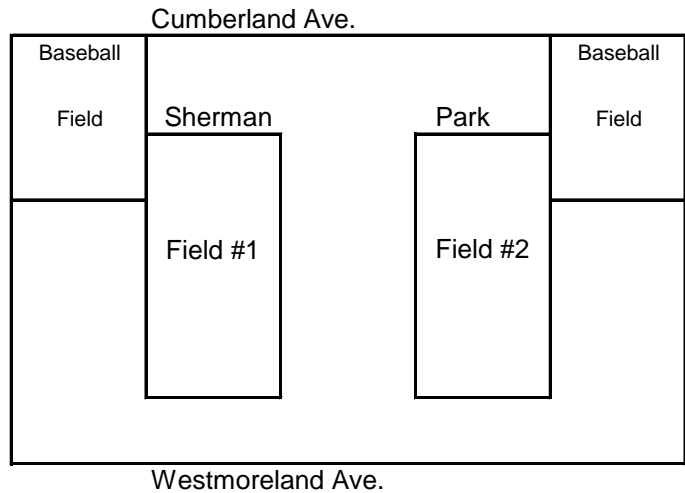

EAST SIDE SOCCER - GIRLS 2/3 DIVISION FALL 2009 SCHEDULE

<u>DATE</u>	<u>9:00 AM</u> <u>Field 1</u>	<u>9:00 AM</u> <u>Field 2</u>	<u>11:00 AM</u> <u>Field 1</u>
9/19/2009	1 v 2	3 v 4	5 v 6
9/26/2009	4 v 6	2 v 5	1 v 3
10/3/2009	1 v 4	2 v 6	3 v 5
10/10/2009	1 v 5	3 v 6	2 v 4
10/17/2009	1 v 6	4 v 5	2 v 3
10/24/2009	1 v 2	3 v 4	5 v 6
10/31/2009	1 v 3	2 v 5	4 v 6

ALL SESSIONS TAKE PLACE AT SHERMAN PARK

45 MINUTES OF PRACTICE WILL BE FOLLOWED BY A 45 MINUTE GAME

Team 1	Lavender
Team 2	Blue
Team 3	Yellow
Team 4	lime
Team 5	fuschia
Team 6	Hunter Green